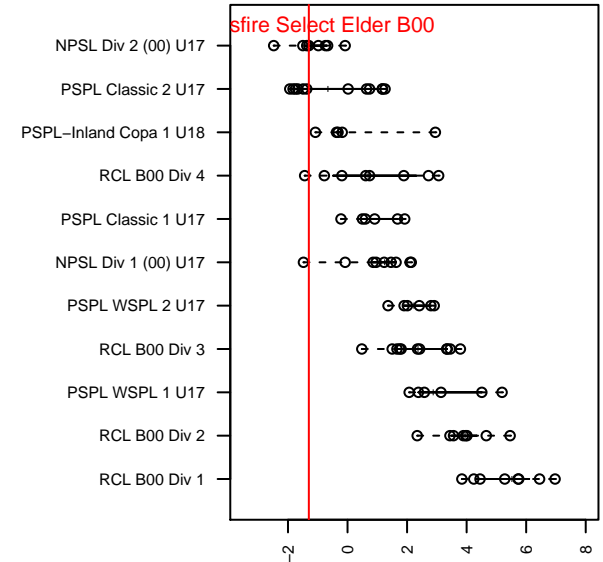

Crossfire Select Elder B00

Crossfire Select SC
 Redmond, WA
 B00 total strength=1161
 attack=4.65 defense=2.63
 fall league = NPSL Div 2 (00) U17

alt names used:
 Crossfire Select B00 – Elder
 Crossfire Select B00–Elder
 Crossfire Select B00 Elder
 CFS B00 – Elder

Venues played:
 2016 Crossfire Select U17
 2016 Blast Off B2000 B
 2016 Sky River BU19
 2016 NPSL Division 2 (00) U17
 2016 Founders Cup B00 Div A

Crossfire Select Elder B00
 Dots are actual minus expected GF (blue circles) and GA (red triangles).
 Blue line is smoothed change in attack strength. Red is smoothed change in defense strength.

**attack and defense variance (black dot)
relative to other teams
and top 10 in region**

**attack and defense rating
relative to others at age
and all opponents in last 13 months**

Performance relative to 13 month average